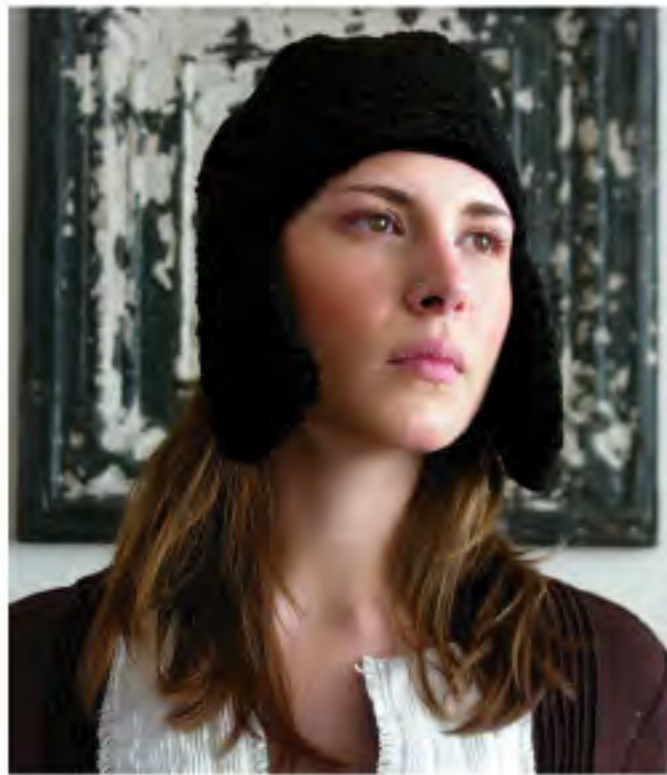

Brown/Pink
Cream/ Blue

NOW WITH VITAMIN C.

Aviator Hat
40001
Black

Detail

Knee High Sock
29001

Brown/Purple
Cream/Red

Caplet
80001

Pink/Brown
Blue/Cream